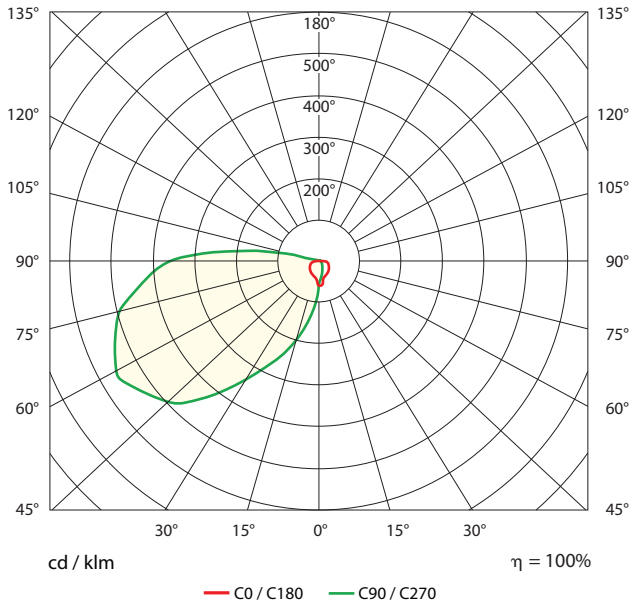

### PHOTOMETRY

Luminaire Lumen Output	1240 lumens
Colour Temperature	5000K as standard
RA	>80 as standard
Efficiency	94lm/W