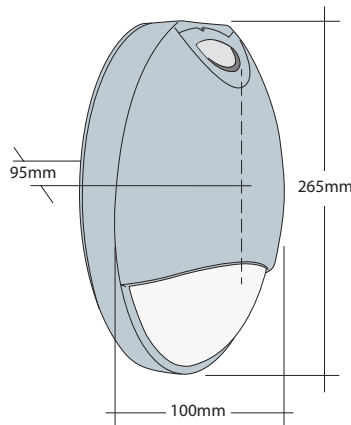

First fix plate

Part No	Description
DECO/P/BK	Mains, black body
DECO/M3/BK	Self-contained emergency, black body